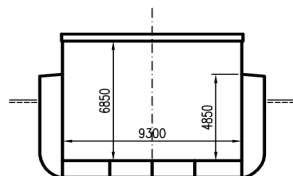

M/V "ZEUS"

DEADWEIGHT GROUP
1850 – 2400 dwt

AFT CARGO BHD

MIDSHIP SECTION

FORW. CARGO BHD

Zeus

If not otherwise specified :
Dist/Dim in meters
Weights in m.tones

Ex.
IMO NO 9199684
CALL SIGN V2OR
BUILD 2000
FLAG Antigua and Barbuda

All details given in good faith without any guarantee

Builders	TULCEA Shipyard S/A, Romania	Max permissible load on deck/hatch-cover, mt/sqm	1,56
Classification	BV / I 3/3 E AUT MC Fin/Swe Ice Class 1B	Max permissible load on tanktop, mt/sqm	15
Length oa	89,71	Max air draft - 1	19,88
Breadth mld	11,65	Max air draft - 2	8,48
Depth mld	5,8	Water ballast capacity	1130
Draft summer	4,48	MGO Capacity (Cbm)	147
Deadweight summer draft	2439	IFO Capacity (Cbm)	0
Draft winter	4,38	Service speed, knots	10
Deadweight winter draft	2370	Cargo gear	No
Gross tonnage	1846	Bow thruster	185 kW, Yes
Net tonnage	1081	Boxed	Yes
Immersion(load draft) TPC	9,56	Open hatch	Yes
Mean draft of ship in heavy ballast	3,12	Rhine fitted	Yes
Distance from forward end of No.1 Hatch to aft end of last hatch	57,81	Ammonium Nitrate fitted	Yes
Hatch type	Kvaerner Multifold, Crocodile	FeSi fitted	Yes
Container (TEU) capacity Hold / Deck	52 / 72	Keel to top antenna fwd/aft	0 / 23,1
Hatch details:		Keel to top antenna fwd/aft - lowered mast	0 / 11,85

- a : Distance from waterline fully ballasted to top of hatch coamings
- b : Distance from waterline fully loaded to top of hatch coamings
- c : Distance from tank top to top of hatch coamings
- d : Max permissible loading on hatch covers
- e : Distance from ship's rail to inside hatch coamings
- f : Height of hatch coamings
- g : Hatch opening
- h : No. of Loadingholes on hatchcovers X diameter in mm

Remarks:

Vessel fitted with 2 movable bulkheads, 8 different positions.
Free length on tanktop with both bulkheads in aft storage position about 58.50m.
NAABSA Fitted
A60

Htch#	a	b	c	d	e	f	g	h
1	4,68	3,32	6,85	0,156	1,18	2	57,81 x 9,3	0 x 0