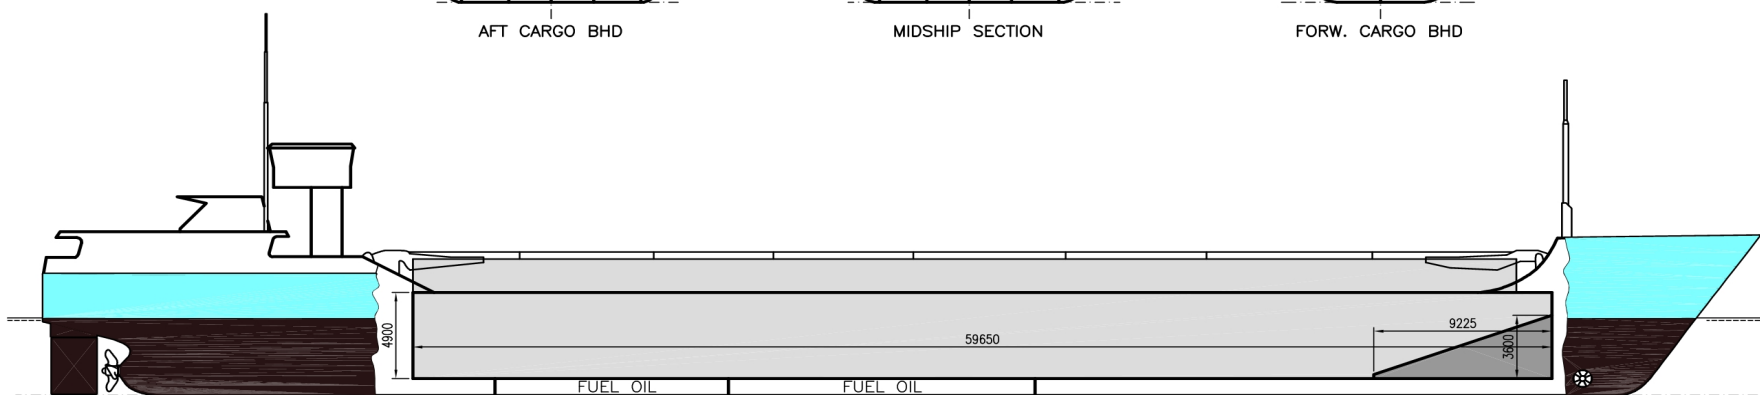

M/V "ZEUS"

DEADWEIGHT GROUP
1850 – 2400 dwt

AFT CARGO BHD

MIDSHIP SECTION

FORW. CARGO BHD

Zeus

If not otherwise specified :
Dist/Dim in meters
Weights in m.tones

Ex.
IMO NO 9199684
CALL SIGN V2OR
BUILD 2000
FLAG Antigua and Barbuda

All details given in good faith without any guarantee

Builders	TULCEA Shipyard S/A, Romania	Max permissible load on deck/hatch-cover, mt/sqm	1,56
Classification	BV / I 3/3 E AUT MC Fin/Swe Ice Class 1B	Max permissible load on tanktop, mt/sqm	15
Length oa	89,71	Max air draft - 1	19,88
Breadth mld	11,65	Max air draft - 2	8,48
Depth mld	5,8	Water ballast capacity	1130
Draft summer	4,48	MGO Capacity (Cbm)	147
Deadweight summer draft	2439	IFO Capacity (Cbm)	0
Draft winter	4,38	Service speed, knots	10
Deadweight winter draft	2370	Cargo gear	No
Gross tonnage	1846	Bow thruster	185 kW, Yes
Net tonnage	1081	Boxed	Yes
Immersion(load draft) TPC	9,56	Open hatch	Yes
Mean draft of ship in heavy ballast	3,12	Rhine fitted	Yes
Distance from forward end of No.1 Hatch to aft end of last hatch	57,81	Ammonium Nitrate fitted	Yes
Hatch type	Kvaerner Multifold, Crocodile	FeSi fitted	Yes
Container (TEU) capacity Hold / Deck	52 / 72	Keel to top antenna fwd/aft	0 / 23,1
Hatch details:		Keel to top antenna fwd/aft - lowered mast	0 / 11,85

- a : Distance from waterline fully ballasted to top of hatch coamings
- b : Distance from waterline fully loaded to top of hatch coamings
- c : Distance from tank top to top of hatch coamings
- d : Max permissible loading on hatch covers
- e : Distance from ship's rail to inside hatch coamings
- f : Height of hatch coamings
- g : Hatch opening
- h : No. of Loadingholes on hatchcovers X diameter in mm

Remarks:

Vessel fitted with 2 movable bulkheads, 8 different positions.
Free length on tanktop with both bulkheads in aft storage position about 58.50m.
NAABSA Fitted
A60

Htch#	a	b	c	d	e	f	g	h
1	4,68	3,32	6,85	0,156	1,18	2	57,81 x 9,3	0 x 0