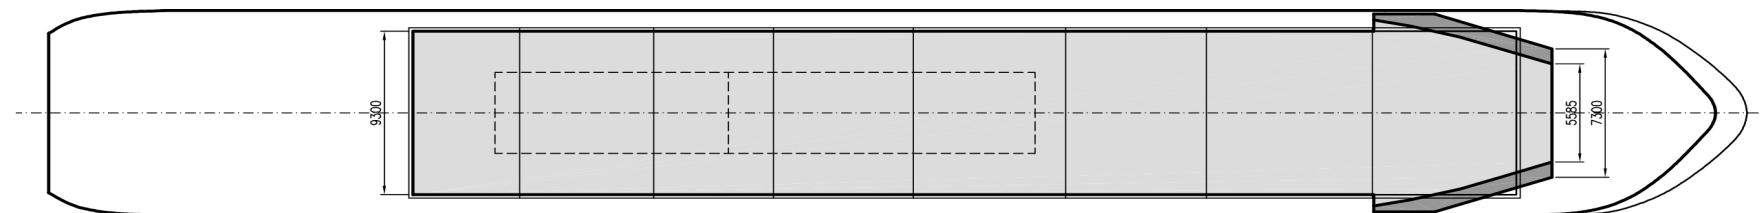

M/V "ZEUS"

DEADWEIGHT GROUP
1850 – 2400 dwt

AFT CARGO BHD

MIDSHIP SECTION

FORW. CARGO BHD

Zeus

If not otherwise specified :
Dist/Dim in meters
Weights in m.tones

Ex.
IMO NO 9199684
CALL SIGN V2OR
BUILD 2000
FLAG Antigua and Barbuda

All details given in good faith without any guarantee

Builders	TULCEA Shipyard S/A, Romania	Max permissible load on deck/hatch-cover, mt/sqm	1,56
Classification	BV / I 3/3 E AUT MC Fin/Swe Ice Class 1B	Max permissible load on tanktop, mt/sqm	15
Length oa	89,71	Max air draft - 1	19,88
Breadth mld	11,65	Max air draft - 2	8,48
Depth mld	5,8	Water ballast capacity	1130
Draft summer	4,48	MGO Capacity (Cbm)	147
Deadweight summer draft	2439	IFO Capacity (Cbm)	0
Draft winter	4,38	Service speed, knots	10
Deadweight winter draft	2370	Cargo gear	No
Gross tonnage	1846	Bow thruster	185 kW, Yes
Net tonnage	1081	Boxed	Yes
Immersion(load draft) TPC	9,56	Open hatch	Yes
Mean draft of ship in heavy ballast	3,12	Rhine fitted	Yes
Distance from forward end of No.1 Hatch to aft end of last hatch	57,81	Ammonium Nitrate fitted	Yes
Hatch type	Kvaerner Multifold, Crocodile	FeSi fitted	Yes
Container (TEU) capacity Hold / Deck	52 / 72	Keel to top antenna fwd/aft	0 / 23,1
Hatch details:		Keel to top antenna fwd/aft - lowered mast	0 / 11,85

- a : Distance from waterline fully ballasted to top of hatch coamings
- b : Distance from waterline fully loaded to top of hatch coamings
- c : Distance from tank top to top of hatch coamings
- d : Max permissible loading on hatch covers
- e : Distance from ship's rail to inside hatch coamings
- f : Height of hatch coamings
- g : Hatch opening
- h : No. of Loadingholes on hatchcovers X diameter in mm

Remarks:

Vessel fitted with 2 movable bulkheads, 8 different positions.
Free length on tanktop with both bulkheads in aft storage position about 58.50m.
NAABSA Fitted
A60

Htch#	a	b	c	d	e	f	g	h
1	4,68	3,32	6,85	0,156	1,18	2	57,81 x 9,3	0 x 0