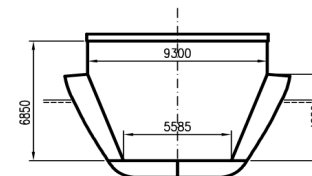

M/V "ZEUS"

DEADWEIGHT GROUP
1850 – 2400 dwt

AFT CARGO BHD

MIDSHIP SECTION

FORW. CARGO BHD

Zeus

If not otherwise specified :
Dist/Dim in meters
Weights in m.tones

Ex.
IMO NO 9199684
CALL SIGN V2OR
BUILD 2000
FLAG Antigua and Barbuda

All details given in good faith without any guarantee

Builders	TULCEA Shipyard S/A, Romania	Max permissible load on deck/hatch-cover, mt/sqm	1,56
Classification	BV / I 3/3 E AUT MC Fin/Swe Ice Class 1B	Max permissible load on tanktop, mt/sqm	15
Length oa	89,71	Max air draft - 1	19,88
Breadth mld	11,65	Max air draft - 2	8,48
Depth mld	5,8	Water ballast capacity	1130
Draft summer	4,48	MGO Capacity (Cbm)	147
Deadweight summer draft	2439	IFO Capacity (Cbm)	0
Draft winter	4,38	Service speed, knots	10
Deadweight winter draft	2370	Cargo gear	No
Gross tonnage	1846	Bow thruster	185 kW, Yes
Net tonnage	1081	Boxed	Yes
Immersion(load draft) TPC	9,56	Open hatch	Yes
Mean draft of ship in heavy ballast	3,12	Rhine fitted	Yes
Distance from forward end of No.1 Hatch to aft end of last hatch	57,81	Ammonium Nitrate fitted	Yes
Hatch type	Kvaerner Multifold, Crocodile	FeSi fitted	Yes
Container (TEU) capacity Hold / Deck	52 / 72	Keel to top antenna fwd/aft	0 / 23,1
Hatch details:		Keel to top antenna fwd/aft - lowered mast	0 / 11,85

- a : Distance from waterline fully ballasted to top of hatch coamings
- b : Distance from waterline fully loaded to top of hatch coamings
- c : Distance from tank top to top of hatch coamings
- d : Max permissible loading on hatch covers
- e : Distance from ship's rail to inside hatch coamings
- f : Height of hatch coamings
- g : Hatch opening
- h : No. of Loadingholes on hatchcovers X diameter in mm

Remarks:

Vessel fitted with 2 movable bulkheads, 8 different positions.
Free length on tanktop with both bulkheads in aft storage position about 58.50m.
NAABSA Fitted
A60

Htch#	a	b	c	d	e	f	g	h
1	4,68	3,32	6,85	0,156	1,18	2	57,81 x 9,3	0 x 0