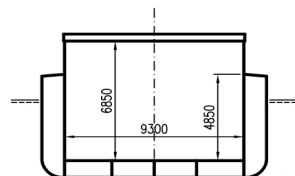

M/V "ZEUS"

DEADWEIGHT GROUP
1850 – 2400 dwt

AFT CARGO BHD

MIDSHIP SECTION

FORW. CARGO BHD

Zeus

If not otherwise specified :
Dist/Dim in meters
Weights in m.tones

Ex.
IMO NO 9199684
CALL SIGN V2OR
BUILD 2000
FLAG Antigua and Barbuda

All details given in good faith without any guarantee

Builders	TULCEA Shipyard S/A, Romania	Max permissible load on deck/hatch-cover, mt/sqm	1,56
Classification	BV / I 3/3 E AUT MC Fin/Swe Ice Class 1B	Max permissible load on tanktop, mt/sqm	15
Length oa	89,71	Max air draft - 1	19,88
Breadth mld	11,65	Max air draft - 2	8,48
Depth mld	5,8	Water ballast capacity	1130
Draft summer	4,48	MGO Capacity (Cbm)	147
Deadweight summer draft	2439	IFO Capacity (Cbm)	0
Draft winter	4,38	Service speed, knots	10
Deadweight winter draft	2370	Cargo gear	No
Gross tonnage	1846	Bow thruster	185 kW, Yes
Net tonnage	1081	Boxed	Yes
Immersion(load draft) TPC	9,56	Open hatch	Yes
Mean draft of ship in heavy ballast	3,12	Rhine fitted	Yes
Distance from forward end of No.1 Hatch to aft end of last hatch	57,81	Ammonium Nitrate fitted	Yes
Hatch type	Kvaerner Multifold, Crocodile	FeSi fitted	Yes
Container (TEU) capacity Hold / Deck	52 / 72	Keel to top antenna fwd/aft	0 / 23,1
Hatch details:		Keel to top antenna fwd/aft - lowered mast	0 / 11,85

- a : Distance from waterline fully ballasted to top of hatch coamings
- b : Distance from waterline fully loaded to top of hatch coamings
- c : Distance from tank top to top of hatch coamings
- d : Max permissible loading on hatch covers
- e : Distance from ship's rail to inside hatch coamings
- f : Height of hatch coamings
- g : Hatch opening
- h : No. of Loadingholes on hatchcovers X diameter in mm

Remarks:

Vessel fitted with 2 movable bulkheads, 8 different positions.
Free length on tanktop with both bulkheads in aft storage position about 58.50m.
NAABSA Fitted
A60

Htch#	a	b	c	d	e	f	g	h
1	4,68	3,32	6,85	0,156	1,18	2	57,81 x 9,3	0 x 0