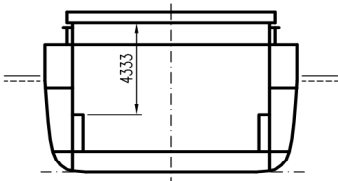

WILSON LAHN

DEADWEIGHT GROUP
1850 – 2400 dwt

AFT CARGO BHD

MIDSHIP SECTION

FORW. CARGO BHD