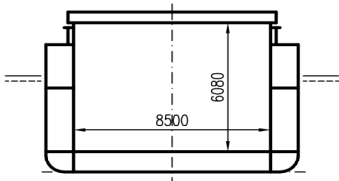

WILSON LAHN

DEADWEIGHT GROUP
1850 – 2400 dwt

AFT CARGO BHD

MIDSHIP SECTION

FORW. CARGO BHD