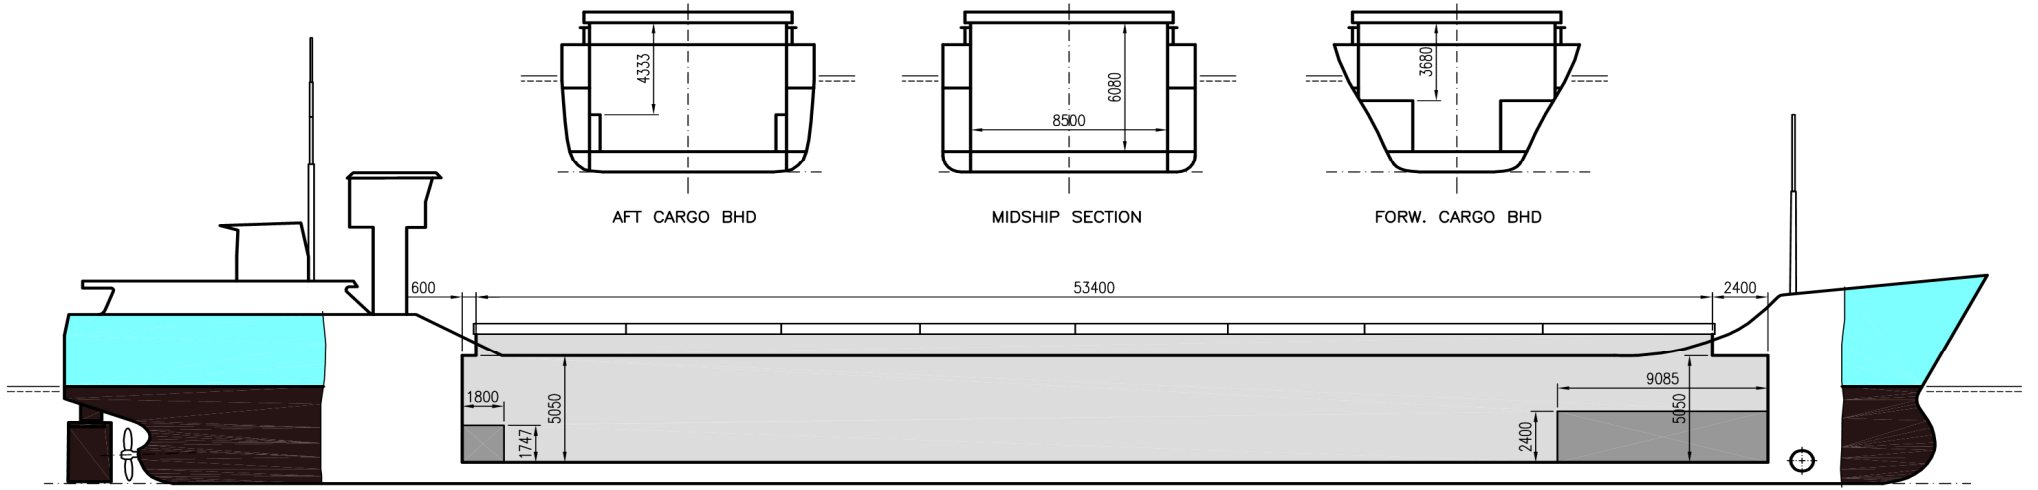

WILSON LAHN

DEADWEIGHT GROUP
1850 – 2400 dwt

AFT CARGO BHD

MIDSHIP SECTION

FORW. CARGO BHD